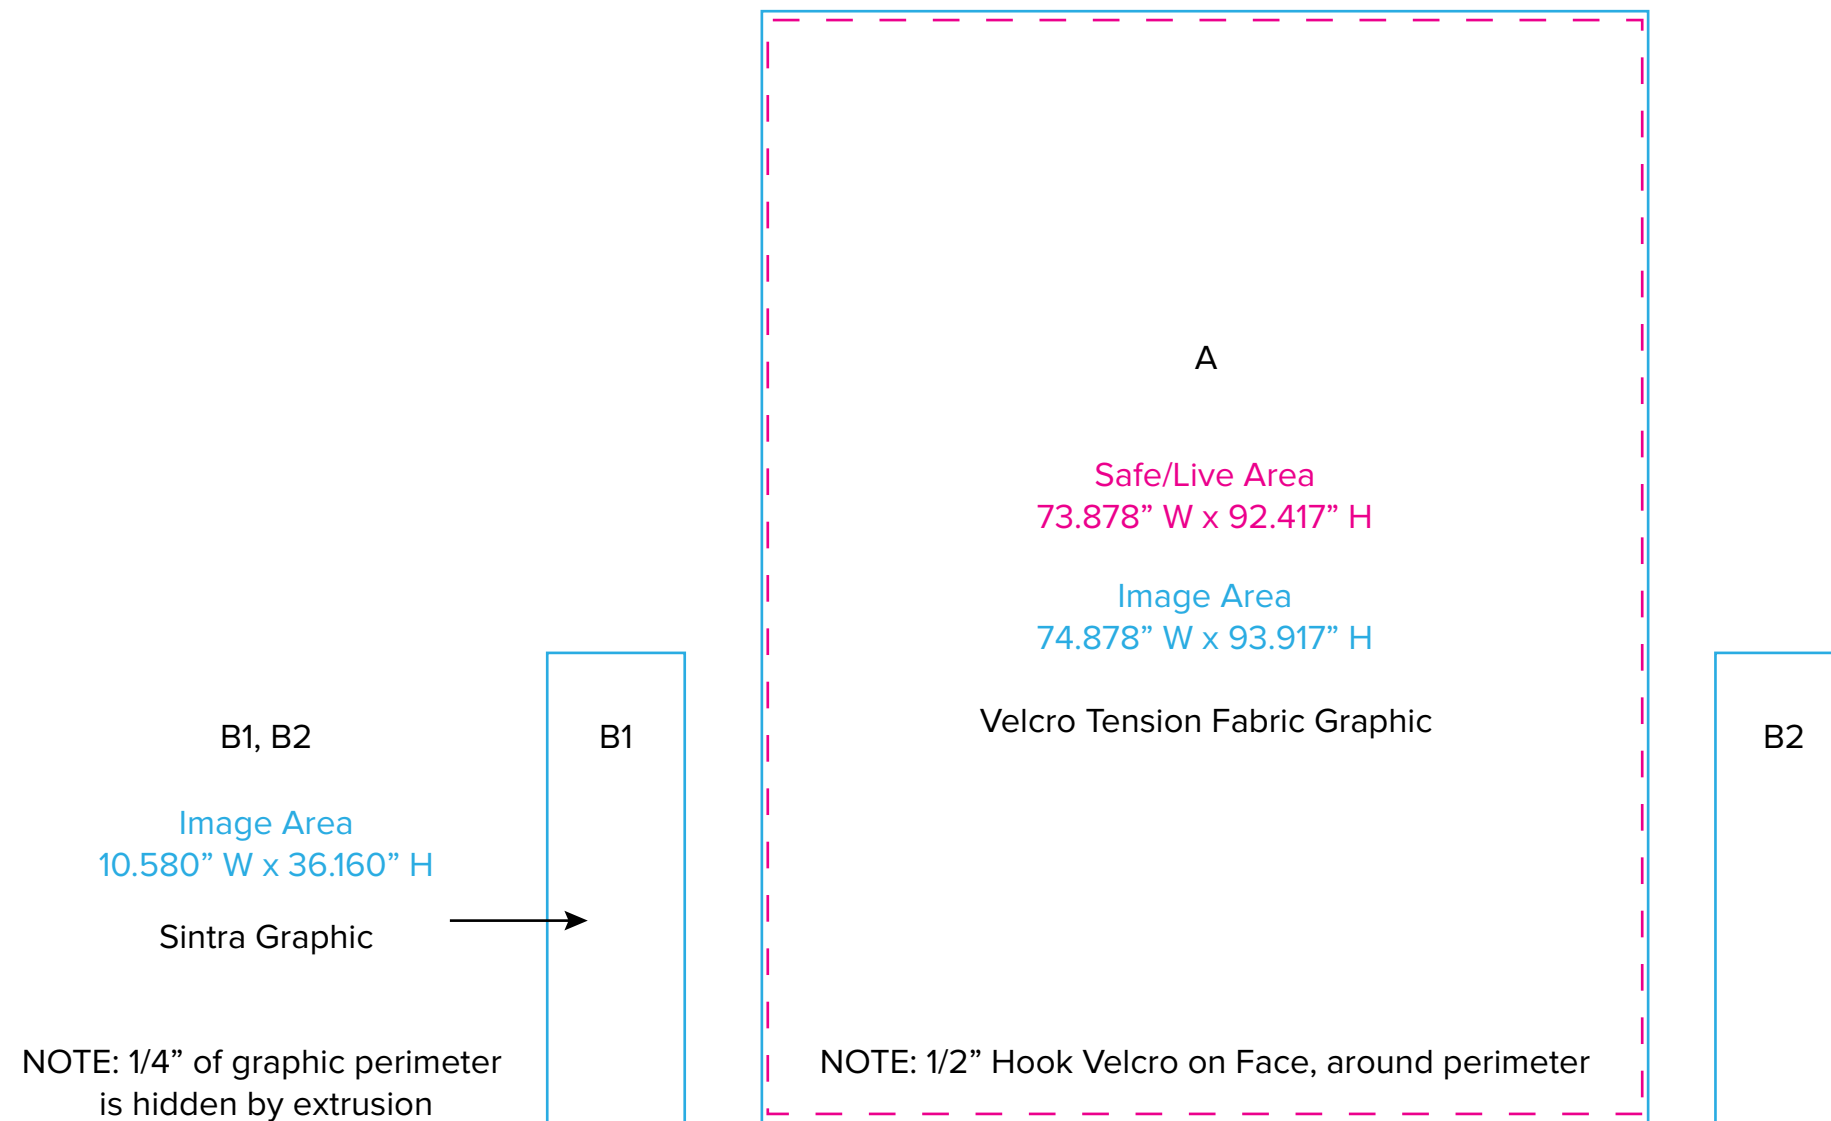

Graphic Template
10 x 10 Inline Exhibit
Velcro Tension Fabric Graphic, Sintra Graphics

NOTE: All Raster Art (jpg, tiff,psd, png, etc.) must be at least 100 dpi at print size.
Standard kits are often customized. Please check with Customer Service to ensure that this template matches your specific job.